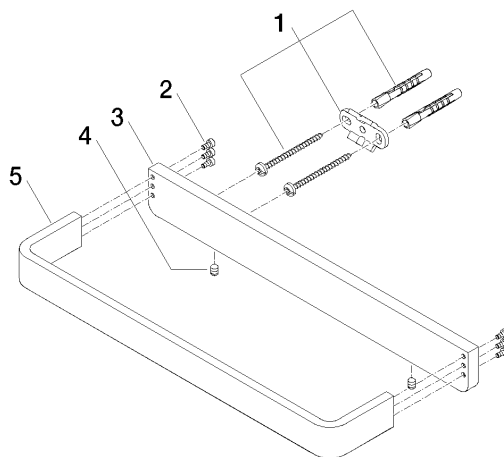

83 030 710

- gauge 185 mm
- width 300mm
- height 35 mm
- 70mm projection

Chrome

83 030 710-00

Brushed Platinum

83 030 710-06

83 030 710

mm [inches]

83 030 710

Parts for other finishes can be found here: Brushed Platinum

Spare parts list

No.	Item Number	Name	Quantity used	Delivery time
1	05 17 20 717 00 90	fixing set	2	2
2	90 30 30 059 00 90	screw	2	2
3	08 17 71 500-00	holder	1	10
4	90 31 11 112 00 90	pin	2	2
5	08 17 71 550-00	holder	1	60